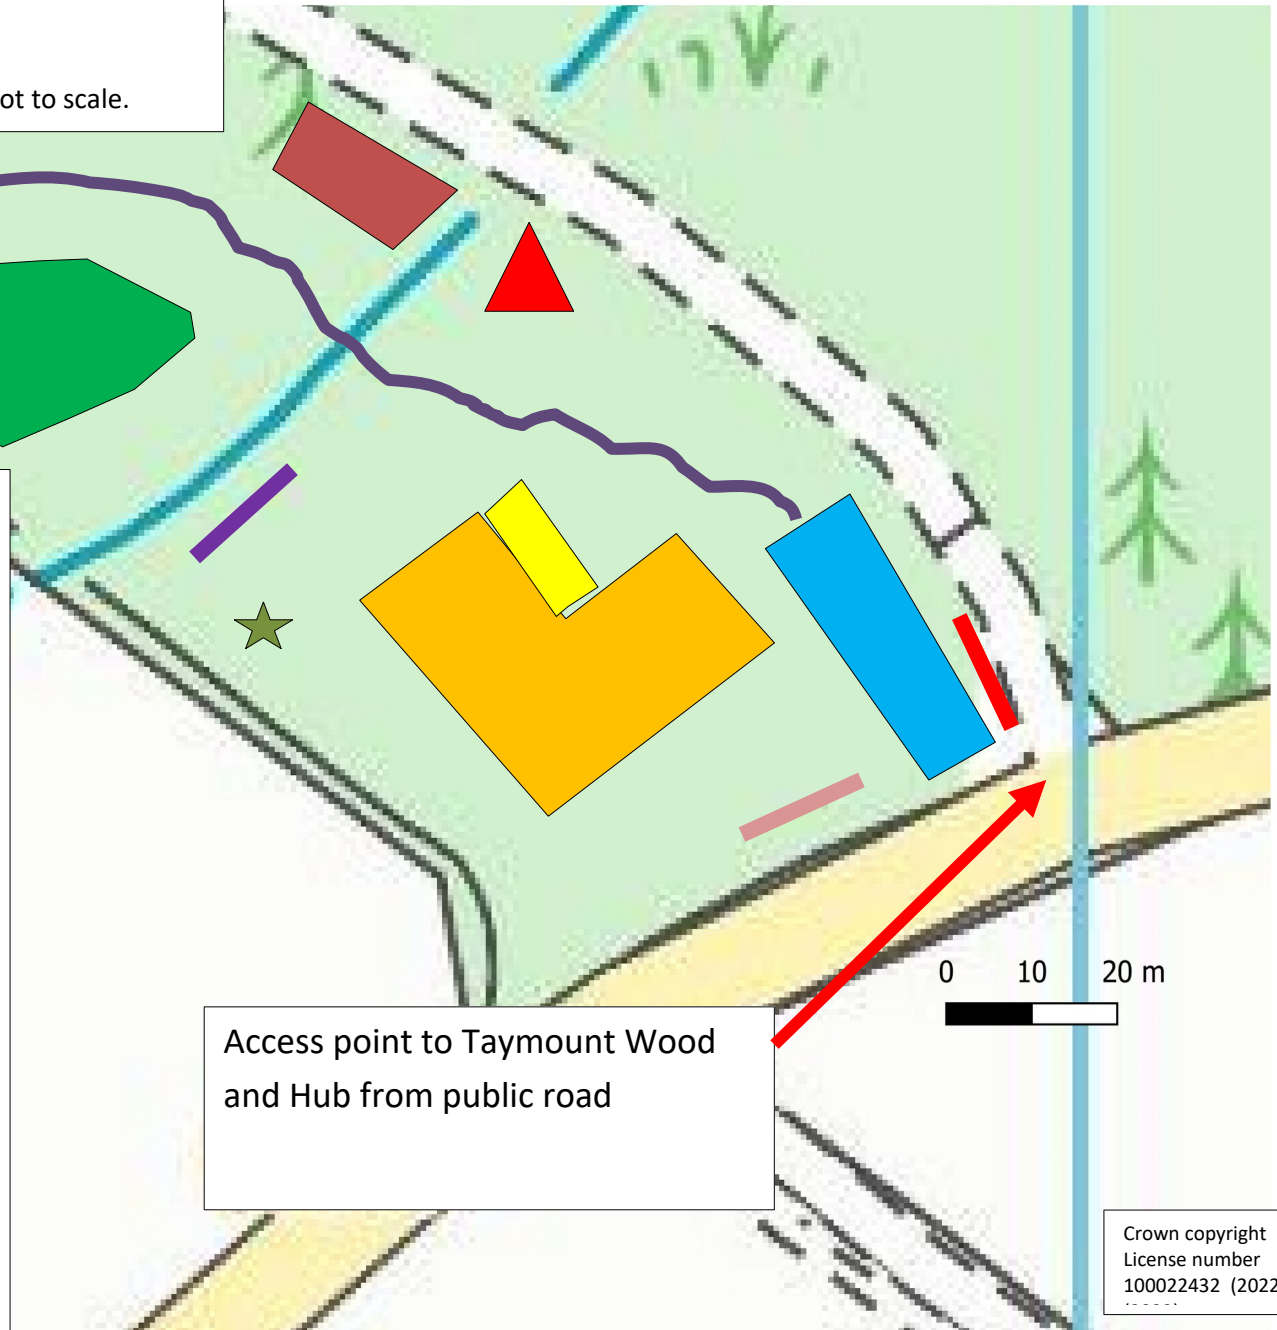

Taymount Wood Hub layout Showing Main Features

Note: Facilities shown are indicative and are not to scale.

- Children's Play Area
- Picnic Area
- Hub Building
- Car Park – Standard & Disabled
- Staff Parking
- Creativity Hub
- E V Charging Point
- Cycle Stand
- Sheltered Outdoor Workspace
- All Abilities Path
- Compost Toilets

Access point to Taymount Wood and Hub from public road